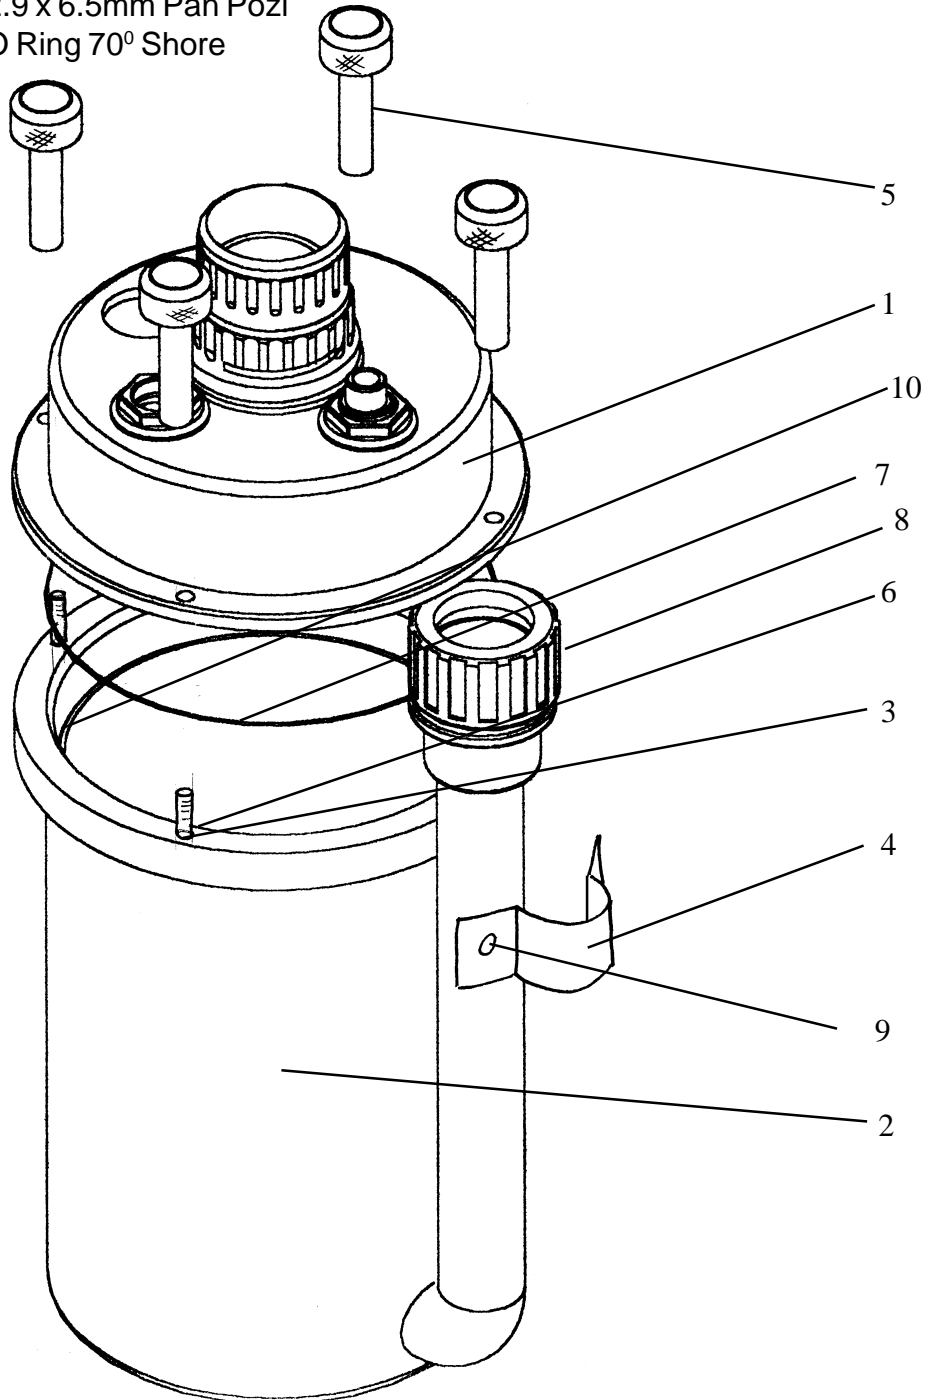

Cannister Assembly

<u>ITEM</u>	<u>REFERENCE</u>	<u>DESCRIPTION</u>
1	RB06/01	Lid Assembly
2	RB06/02	Base Assembly
3	RB06/04	Brass Insert
4	RB06/05	Tube Clamp
5	RB06/06	Canister Lid Securing Nut
6	RB06/07	35mm Grub Screw
7	BS.162N70	O Ring 70° Shore
8	RB12/05	Canister side tube nut
9	SC102	2.9 x 6.5mm Pan Pozi
10	BS.256N70	O Ring 70° Shore